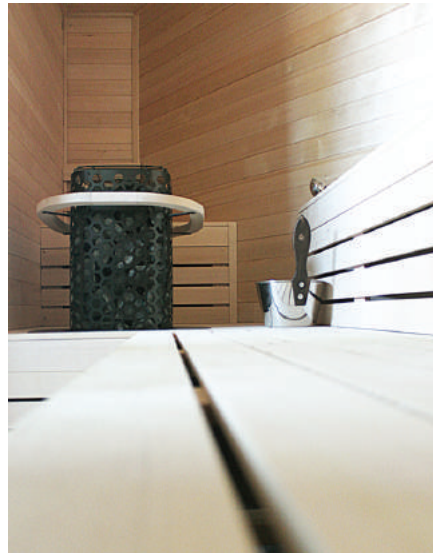

A modern looking, custom sauna that we built from an existing shower room. It has horizontal Hemlock wood, a designer heater with exposed rocks, bench skirts and designer accessories.

RESIDENTIAL SAUNA
Himalaya Heater
Hemlock Wood

RESIDENTIAL SAUNA & STEAM
Cilindro Heater
Cedar Wood

A circular, half-moon-shaped sauna and steam room with cedar wood and imported tile for a client's gym. 3D renderings were produced to envision the final look and to create this stunning result. The room came completed with advanced accessories including special lighting, WIFI connectivity, an all-glass front, and more.

HOLLYWOOD, FL

We had the privilege of designing and building three Saunas and two steam rooms in the iconic Hard Rock Guitar. These breath taking rooms were built using horizontal cedar, custom benches and skirts, LED bench and ceiling cove lighting plus skylight windows.

COMMERCIAL SAUNA

Laava Heater
Cedar Wood

In a gym designed for the best of the best, professionals and athletes alike can relax and detox in these remarkable spaces. Designed and constructed with many features including two-tier benching and dramatic LED lighting.