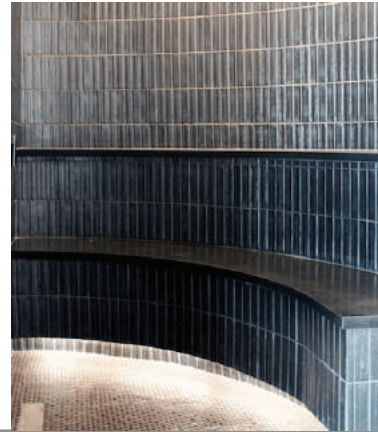

A modern looking, custom sauna that we built from an existing shower room. It has horizontal Hemlock wood, a designer heater with exposed rocks, bench skirts and designer accessories.

RESIDENTIAL SAUNA
Himalaya Heater
Hemlock Wood

RESIDENTIAL SAUNA & STEAM
Cilindro Heater
Cedar Wood

A circular, half-moon-shaped sauna and steam room with cedar wood and imported tile for a client's gym. 3D renderings were produced to envision the final look and to create this stunning result. The room came completed with advanced accessories including special lighting, WIFI connectivity, an all-glass front, and more.