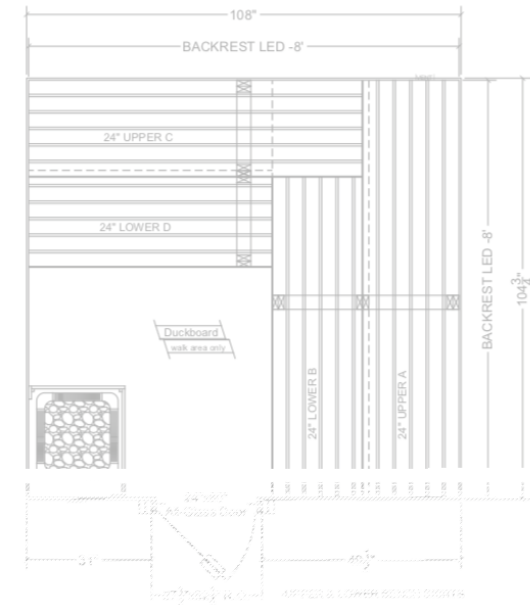

COMMERCIAL PROJECTS

Addison Reserve	Oxford Towers
American Top Team-UFC	Peninsula Condos
Atrium at Aventura	Plantation by the Sea
Azure	Plaza South Condos
Beach Club Hallandale	Prado Condos
Boca Glades	Quadomain
City Place Doral	Ritz Carlton
Duo Condos	Riva Residences
Estates at Acqualina	Riverside Hotel
Hallandale Beach Club	Sabbia Beach Condos
Hard Rock Hotel	Silver Palms Clubhouse
Heron Bay	St. Andrews Country Club
Hyatt Regency	Symphony Condos
LA Fitness Plantation	The Club at Boca Pointe
Landmark at Doral	The Point of Aventura
Maitland Concourse	The W Hotel
Marina Palms	Toscano at Dadeland
Monarc at Met	Venetian Isles
Muze at Met	Water Tower Commons
New River Central	Williams Island
Nova Southeastern Univ.	Youfit
Ocean Tower One	Zoo Health Club
Oceana Bal Harbour	

THE SAUNA & STEAM CENTER

A Division of Florida Hot Tub & Sauna Center, Inc.
Specialist in Custom Sauna and Steam room builds

PARTNERS

finleo **amerec** **HARVIA**

mr.steam STEAMIST®

THERMASSOL

Steam & Showering Systems

SERVICES

Turnkey Sauna/Steam room builds | Project Consulting | Experienced In-house Staff | Sales Support | Post Sale Support | Equipment Sales | Equipment Support | Remodeling | Preventative Maintenance | Equipment Sales | Equipment Repair | Consultation | CAD Drawing | Detail Cutsheets | 3D Renderings | Warranty Service